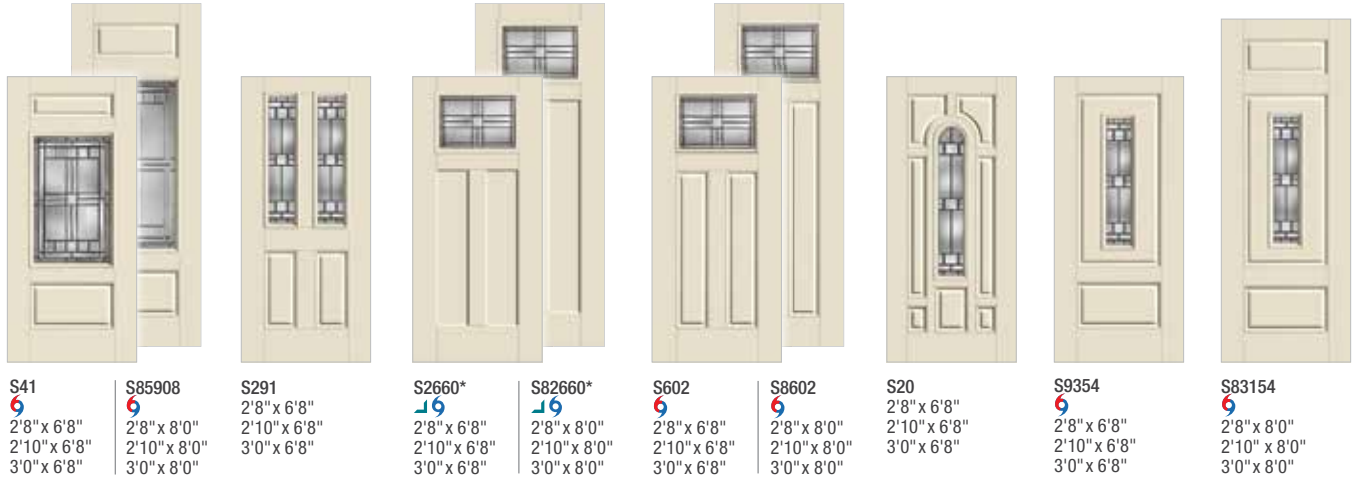

S41 6 2'8" x 6'8" 2'10" x 6'8" 3'0" x 6'8"	S85908 6 2'8" x 8'0" 2'10" x 8'0" 3'0" x 8'0"	S291 6 2'8" x 6'8" 2'10" x 6'8" 3'0" x 6'8"	S2660* 6 2'8" x 6'8" 2'10" x 6'8" 3'0" x 6'8"	S82660* 6 2'8" x 8'0" 2'10" x 8'0" 3'0" x 8'0"	S602 6 2'8" x 6'8" 2'10" x 6'8" 3'0" x 6'8"	S8602 6 2'8" x 8'0" 2'10" x 8'0" 3'0" x 8'0"	S20 6 2'8" x 6'8" 2'10" x 6'8" 3'0" x 6'8"	S9354 6 2'8" x 6'8" 2'10" x 6'8" 3'0" x 6'8"	S83154 6 2'8" x 8'0" 2'10" x 8'0" 3'0" x 8'0"