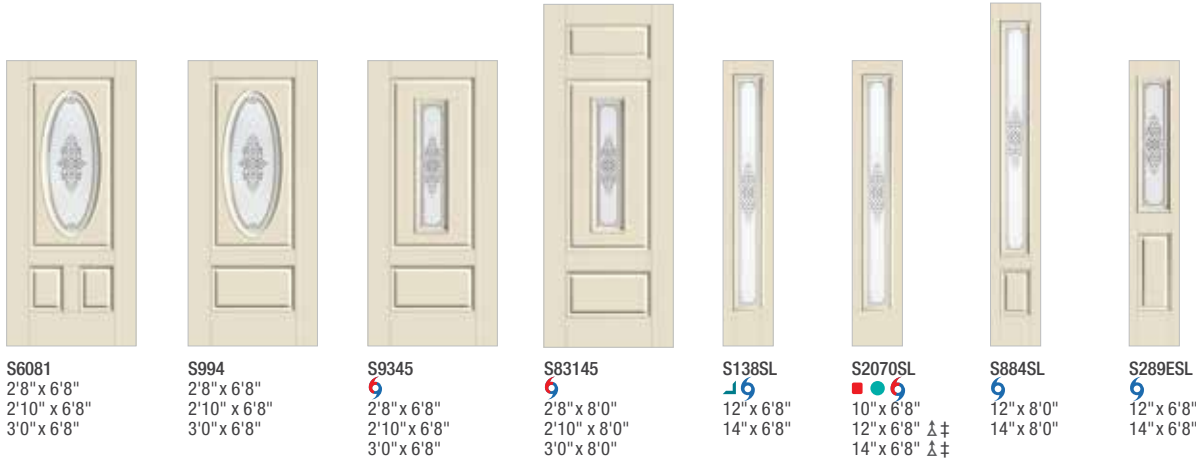

 6'6" Height Available

 7'0" Height Available

Frosted Images Glass Continues on next page.

Optional Dentil Shelf*

4-Block Dentil Shelf
 Available for all Craftsman-style
 Smooth-Star doors.

S6081 2'8" x 6'8" 2'10" x 6'8" 3'0" x 6'8"	S994 2'8" x 6'8" 2'10" x 6'8" 3'0" x 6'8"	S9345 2'8" x 6'8" 2'10" x 6'8" 3'0" x 6'8"	S83145 2'8" x 8'0" 2'10" x 8'0" 3'0" x 8'0"	S138SL 12" x 6'8" 14" x 6'8"	S2070SL 10" x 6'8" 12" x 6'8" Δ ‡ 14" x 6'8" Δ ‡	S884SL 12" x 8'0" 14" x 8'0"	S289ESL 12" x 6'8" 14" x 6'8"
--	---	--	---	---	--	---	--

EnLiten™ Flush-Glazed Privacy & Textured Glass with Divided Lites

Note: For details on divided lite options, see pages 126–127.

Fiber-Classic® Oak

NEW FC1205 _ 2'6" x 6'8" 2'8" x 6'8" 3'0" x 6'8"	FC1207 _ 2'6" x 6'8" 2'8" x 6'8" 3'0" x 6'8"	2010 _ 2'6" x 6'8" 2'8" x 6'8" 3'0" x 6'8"	2050 _ 2'6" x 6'8" 2'8" x 6'8" 3'0" x 6'8"	2050_SL 12" x 6'8" 14" x 6'8"	FC5700 _ 2'6" x 6'8" 2'8" x 6'8" 3'0" x 6'8"	FC85700 _ 2'6" x 8'0" 2'8" x 8'0" 2'10" x 8'0" 3'0" x 8'0"	FC5710 _ 2'6" x 6'8" 2'8" x 6'8" 3'0" x 6'8"	FC85710 _ 2'6" x 8'0" 2'8" x 8'0" 2'10" x 8'0" 3'0" x 8'0"
FC5720 _ 2'6" x 6'8" 2'8" x 6'8" 3'0" x 6'8"	FC85720 _ 2'6" x 8'0" 2'8" x 8'0" 2'10" x 8'0" 3'0" x 8'0"	NEW FC691 _ 2'6" x 6'8" 2'8" x 6'8" 3'0" x 6'8"	NEW FC8691 _ 2'6" x 8'0" 2'8" x 8'0" 2'10" x 8'0" 3'0" x 8'0"	NEW FC685L _ 2'6" x 6'8" 2'8" x 6'8" 3'0" x 6'8"	NEW FC8685L _ 2'6" x 8'0" 2'8" x 8'0" 2'10" x 8'0" 3'0" x 8'0"	NEW FC685R _ 2'6" x 6'8" 2'8" x 6'8" 3'0" x 6'8"	NEW FC8685R _ 2'6" x 8'0" 2'8" x 8'0" 2'10" x 8'0" 3'0" x 8'0"	

Privacy & Textured Glass Options

Add the code to the blank in the style number for the desired door and glass combination. For details on glass options, see page 125.

XG = Geometric
XE = Satin Etch

XC = Chord
XJ = Chinchilla