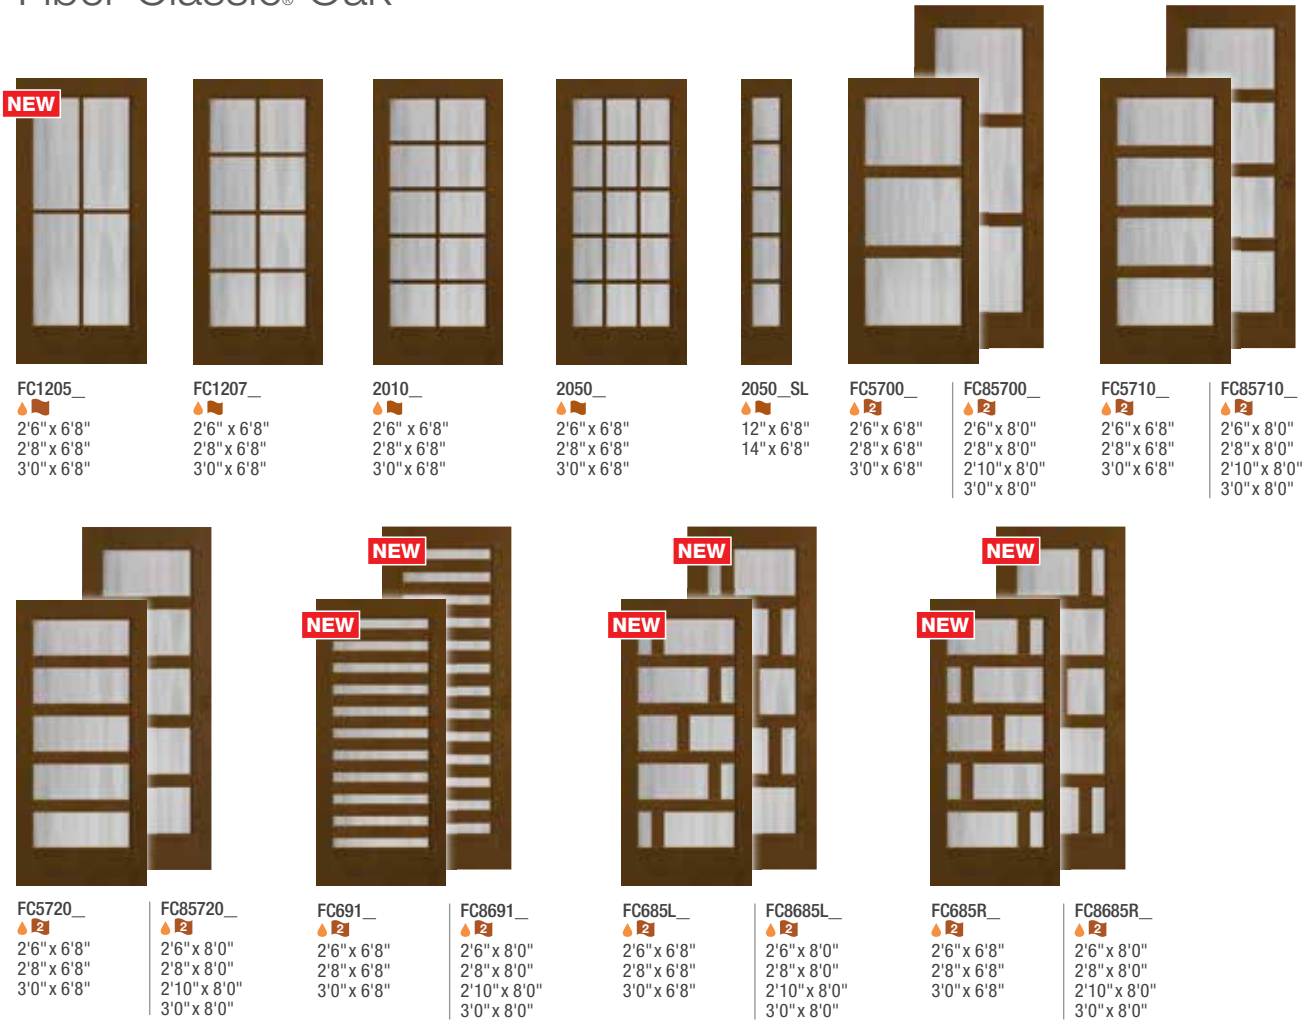

 6'6" Height Available

 7'0" Height Available

Frosted Images Glass Continues on next page.

Optional Dentil Shelf*

4-Block Dentil Shelf
 Available for all Craftsman-style
 Smooth-Star doors.

S6081 2'8" x 6'8" 2'10" x 6'8" 3'0" x 6'8"	S994 2'8" x 6'8" 2'10" x 6'8" 3'0" x 6'8"	S9345 2'8" x 6'8" 2'10" x 6'8" 3'0" x 6'8"	S83145 2'8" x 8'0" 2'10" x 8'0" 3'0" x 8'0"	S138SL 12" x 6'8" 14" x 6'8"	S2070SL 10" x 6'8" 12" x 6'8" Δ ‡ 14" x 6'8" Δ ‡	S884SL 12" x 8'0" 14" x 8'0"	S289ESL 12" x 6'8" 14" x 6'8"
--	---	--	---	---	--	---	--

EnLiten™ Flush-Glazed Privacy & Textured Glass with Divided Lites

Note: For details on divided lite options, see pages 126–127.

Fiber-Classic® Oak

NEW FC1205 _ 2'6" x 6'8" 2'8" x 6'8" 3'0" x 6'8"	FC1207 _ 2'6" x 6'8" 2'8" x 6'8" 3'0" x 6'8"	2010 _ 2'6" x 6'8" 2'8" x 6'8" 3'0" x 6'8"	2050 _ 2'6" x 6'8" 2'8" x 6'8" 3'0" x 6'8"	2050_SL 12" x 6'8" 14" x 6'8"	FC5700 _ 2'6" x 6'8" 2'8" x 6'8" 3'0" x 6'8"	FC85700 _ 2'6" x 8'0" 2'8" x 8'0" 2'10" x 8'0" 3'0" x 8'0"	FC5710 _ 2'6" x 6'8" 2'8" x 6'8" 3'0" x 6'8"	FC85710 _ 2'6" x 8'0" 2'8" x 8'0" 2'10" x 8'0" 3'0" x 8'0"
FC5720 _ 2'6" x 6'8" 2'8" x 6'8" 3'0" x 6'8"	FC85720 _ 2'6" x 8'0" 2'8" x 8'0" 2'10" x 8'0" 3'0" x 8'0"	NEW FC691 _ 2'6" x 6'8" 2'8" x 6'8" 3'0" x 6'8"	NEW FC8691 _ 2'6" x 8'0" 2'8" x 8'0" 2'10" x 8'0" 3'0" x 8'0"	NEW FC685L _ 2'6" x 6'8" 2'8" x 6'8" 3'0" x 6'8"	NEW FC8685L _ 2'6" x 8'0" 2'8" x 8'0" 2'10" x 8'0" 3'0" x 8'0"	NEW FC685R _ 2'6" x 6'8" 2'8" x 6'8" 3'0" x 6'8"	NEW FC8685R _ 2'6" x 8'0" 2'8" x 8'0" 2'10" x 8'0" 3'0" x 8'0"	

Privacy & Textured Glass Options

Add the code to the blank in the style number for the desired door and glass combination. For details on glass options, see page 125.

XG = Geometric
XE = Satin Etch

XC = Chord
XJ = Chinchilla