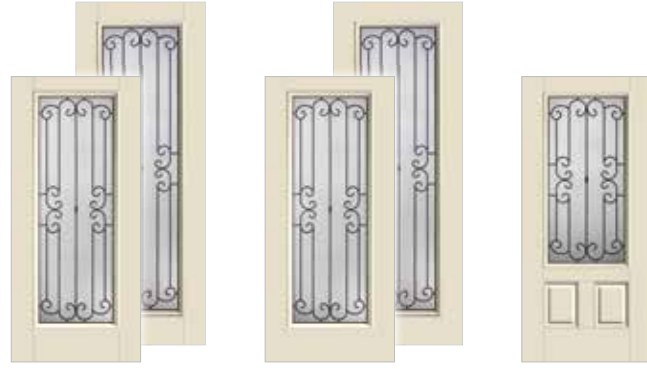

S574 6 2'6" x 6'8" Δ 2'8" x 6'8" Δ ‡ 2'10" x 6'8" Δ ‡ 3'0" x 6'8" Δ ‡	S8574 6 2'6" x 8'0" 2'8" x 8'0" 2'10" x 8'0" 3'0" x 8'0"	S571 6 2'6" x 6'8" Δ 2'8" x 6'8" Δ ‡ 2'10" x 6'8" Δ ‡ 3'0" x 6'8" Δ ‡ 3'6" x 6'8"	S8571 6 2'6" x 8'0" 2'8" x 8'0" 2'10" x 8'0" 3'0" x 8'0" 3'6" x 8'0"	S543 6 2'8" x 6'8" 2'10" x 6'8" 3'0" x 6'8"