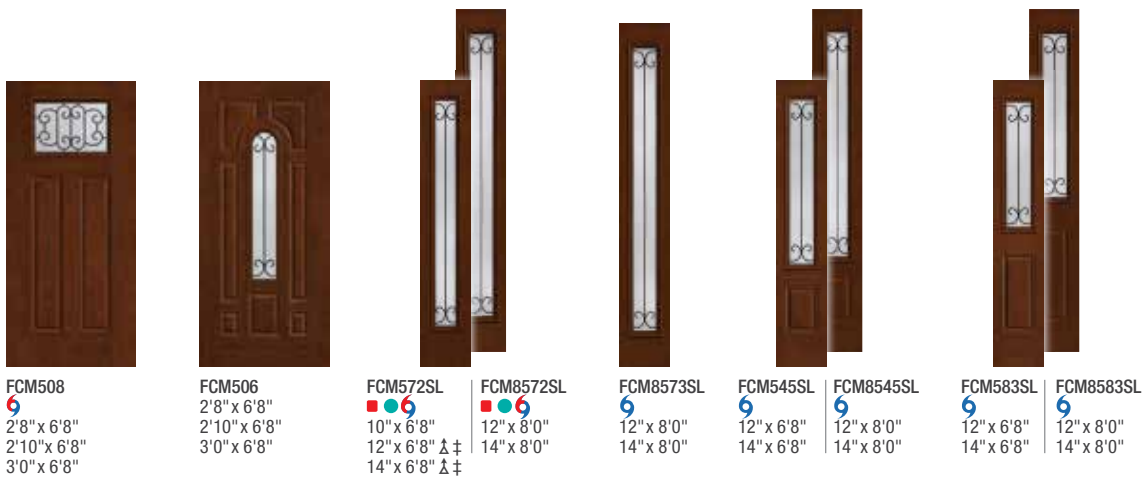

Fiber-Classic® Oak

Riserva Glass *Continues on next page.*

Key

- No Stile Lines
- Black Nickel Caming (1D)
- Brushed Nickel Caming (1C)
- Brass Caming (1A)
- ✕ Wrought Iron (1W)
- └ Flat Lite Frame
- Vented Sidelite (No Impact)
  (6'6" & 6'8" only in 12" & 14")
  (8'0" only in 14")

- 6 WBDR Options
- 6 WBDR / HVHZ Options
- ⚠ 6'6" Height Available
- ‡ 7'0" Height Available

Optional Dentil Shelf*

4-Block Dentil Shelf
Available for all Craftsman-style
Fiber-Classic Mahogany Collection doors.