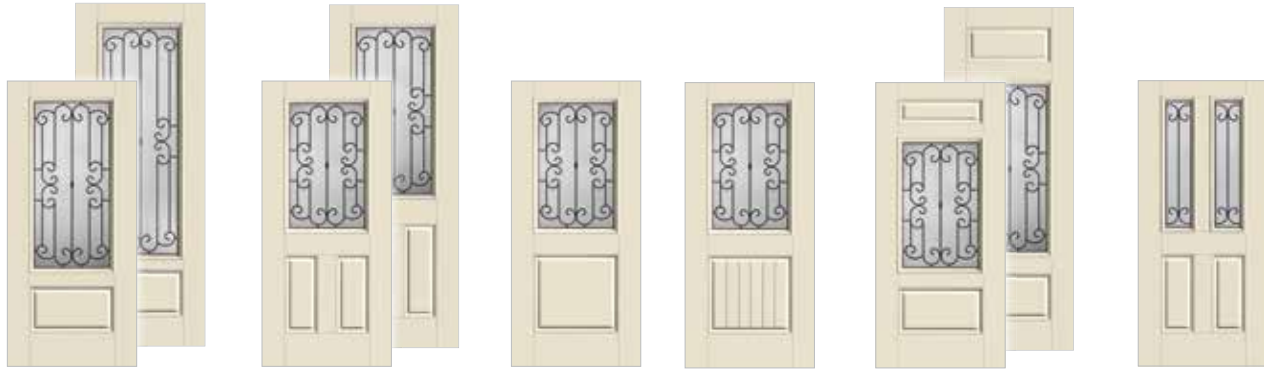

S529 6 2'8" x 6'8" 2'10" x 6'8" 3'0" x 6'8"	S8529 6 2'8" x 8'0" 2'10" x 8'0" 3'0" x 8'0"	S581 6 2'6" x 6'8" 2'8" x 6'8" ‡ 2'10" x 6'8" ‡ 3'0" x 6'8" ‡	S8581 6 2'8" x 8'0" 2'10" x 8'0" 3'0" x 8'0"	S575 6 2'6" x 6'8" 2'8" x 6'8" ‡ 2'10" x 6'8" ‡ 3'0" x 6'8" ‡	S577 6 2'8" x 6'8" 2'10" x 6'8" 3'0" x 6'8"	S579 6 2'8" x 6'8" 2'10" x 6'8" 3'0" x 6'8"	S8579 6 2'8" x 8'0" 2'10" x 8'0" 3'0" x 8'0"	S585 2'8" x 6'8" 2'10" x 6'8" 3'0" x 6'8"